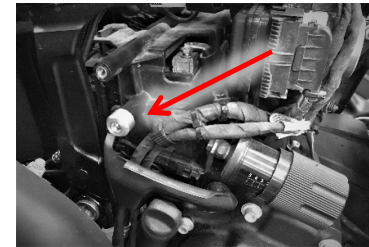

**NOTE:** Killer Custom assumes no responsibility or liability for damage or injury of any kind arising out of the use or misuse of any products.

1. Check all clearances before, during and after installation.
2. Remove the original side covers from the motorcycle. Remove the rubber grommets (3x) from the original side covers and attach to the custom ones as shown on Fig. 1 below.

Fig. 1

3. Before the putting the covers on the motorcycle on the right side of the motorcycle you have to put the spacer on the lower holder as shown on the Fig. 2

Fig. 2

4. Now put the side covers on the motorcycle the same way as the original ones. Use the OEM bolting. The installation is finished.
5. After the installations test drive the bike to be sure everything is working perfectly.