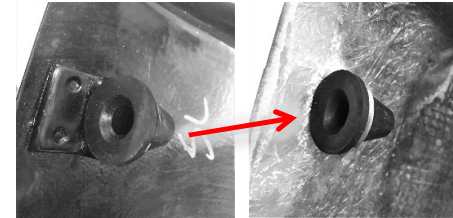

**NOTE:** Killer Custom assumes no responsibility or liability for damage or injury of any kind arising out of the use or misuse of any products.

1. Check all clearances before, during and after installation.
2. Remove the original side covers from the motorcycle. Remove the rubber grommets (3x) from the original side covers and attach to the custom ones as shown on Fig. 1 below.

Fig. 1

3. Before the putting the covers on the motorcycle on the right side of the motorcycle you have to put the spacer on the lower holder as shown on the Fig. 2

Fig. 2

4. Now put the side covers on the motorcycle the same way as the original ones. Use the OEM bolting. The installation is finished.
5. After the installations test drive the bike to be sure everything is working perfectly.