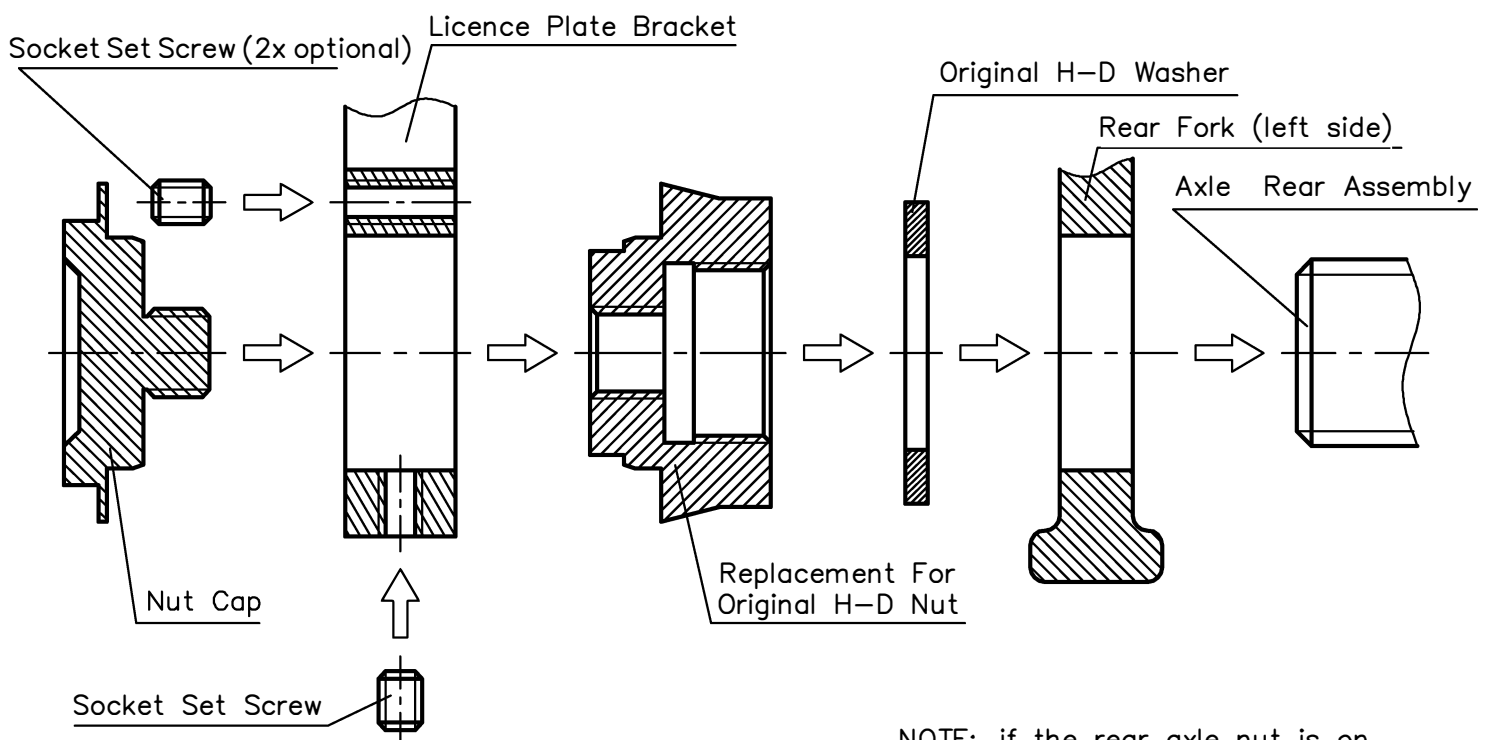

Licence Plate Bracket Softail 08-23

Except: 2013-2017 FXBR Breakout, 2008-2011 Rocker/C

MOUNTING INSTRUCTIONS

IMPORTANT: for ALL threaded connections thread lock glue must be used.

NOTE: if the rear axle nut is on the right side of the bike you have to turn around the rear axle so the nut will apply on the left side.

Licence Plate Bracket Softail 08-17

2013-2017 FXBR Breakout, 2008-2011 Rocker/C

MOUNTING INSTRUCTIONS

IMPORTANT: for ALL threaded connections thread lock glue must be used.

NOTE: if the rear axle nut is on the right side of the bike you have to turn around the rear axle so the nut will apply on the left side.