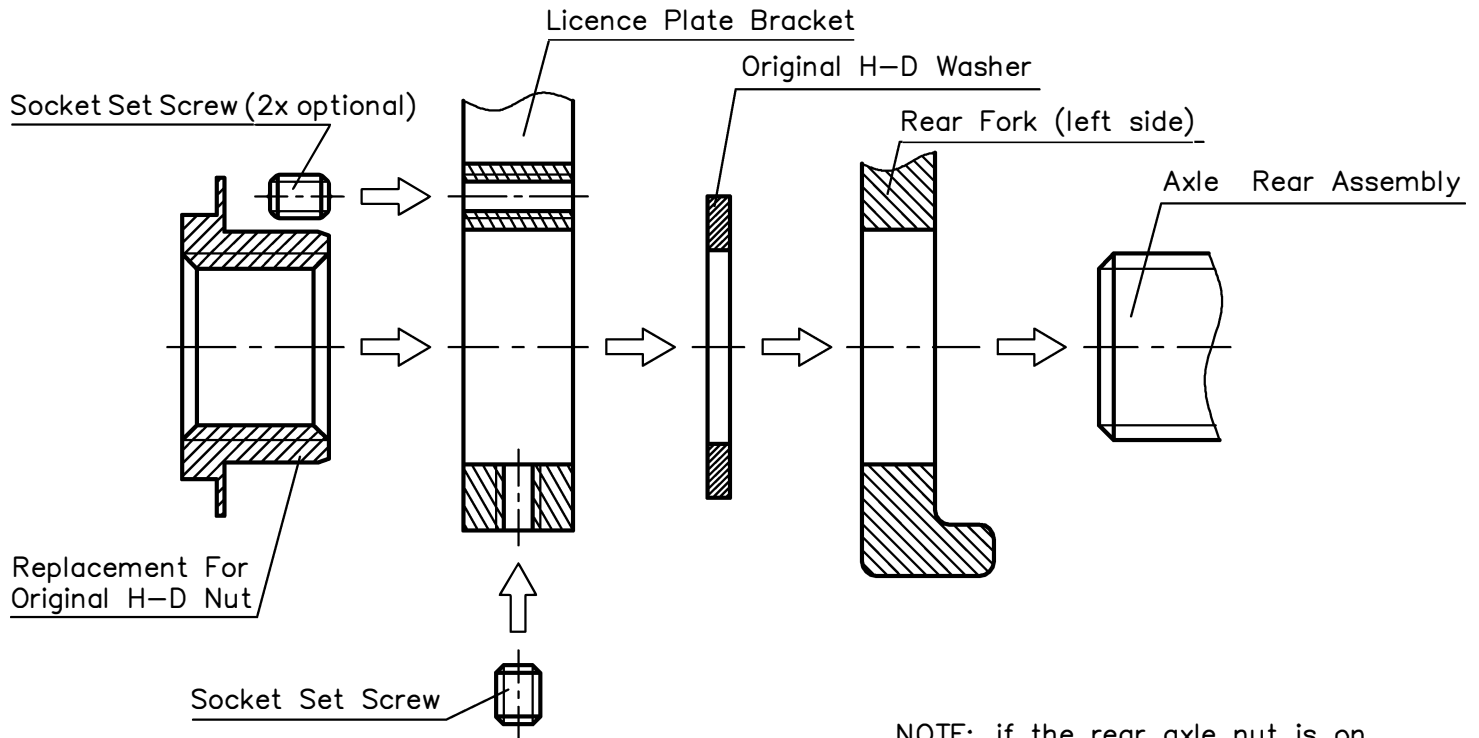

Licence Plate Bracket Softail 08-23

Except: 2013-2017 FXBR Breakout, 2008-2011 Rocker/C

MOUNTING INSTRUCTIONS

IMPORTANT: for ALL threaded connections thread lock glue must be used.

NOTE: if the rear axle nut is on the right side of the bike you have to turn around the rear axle so the nut will apply on the left side.

Licence Plate Bracket Softail 08-17

2013-2017 FXBR Breakout, 2008-2011 Rocker/C

MOUNTING INSTRUCTIONS

IMPORTANT: for ALL threaded connections thread lock glue must be used.

NOTE: if the rear axle nut is on the right side of the bike you have to turn around the rear axle so the nut will apply on the left side.